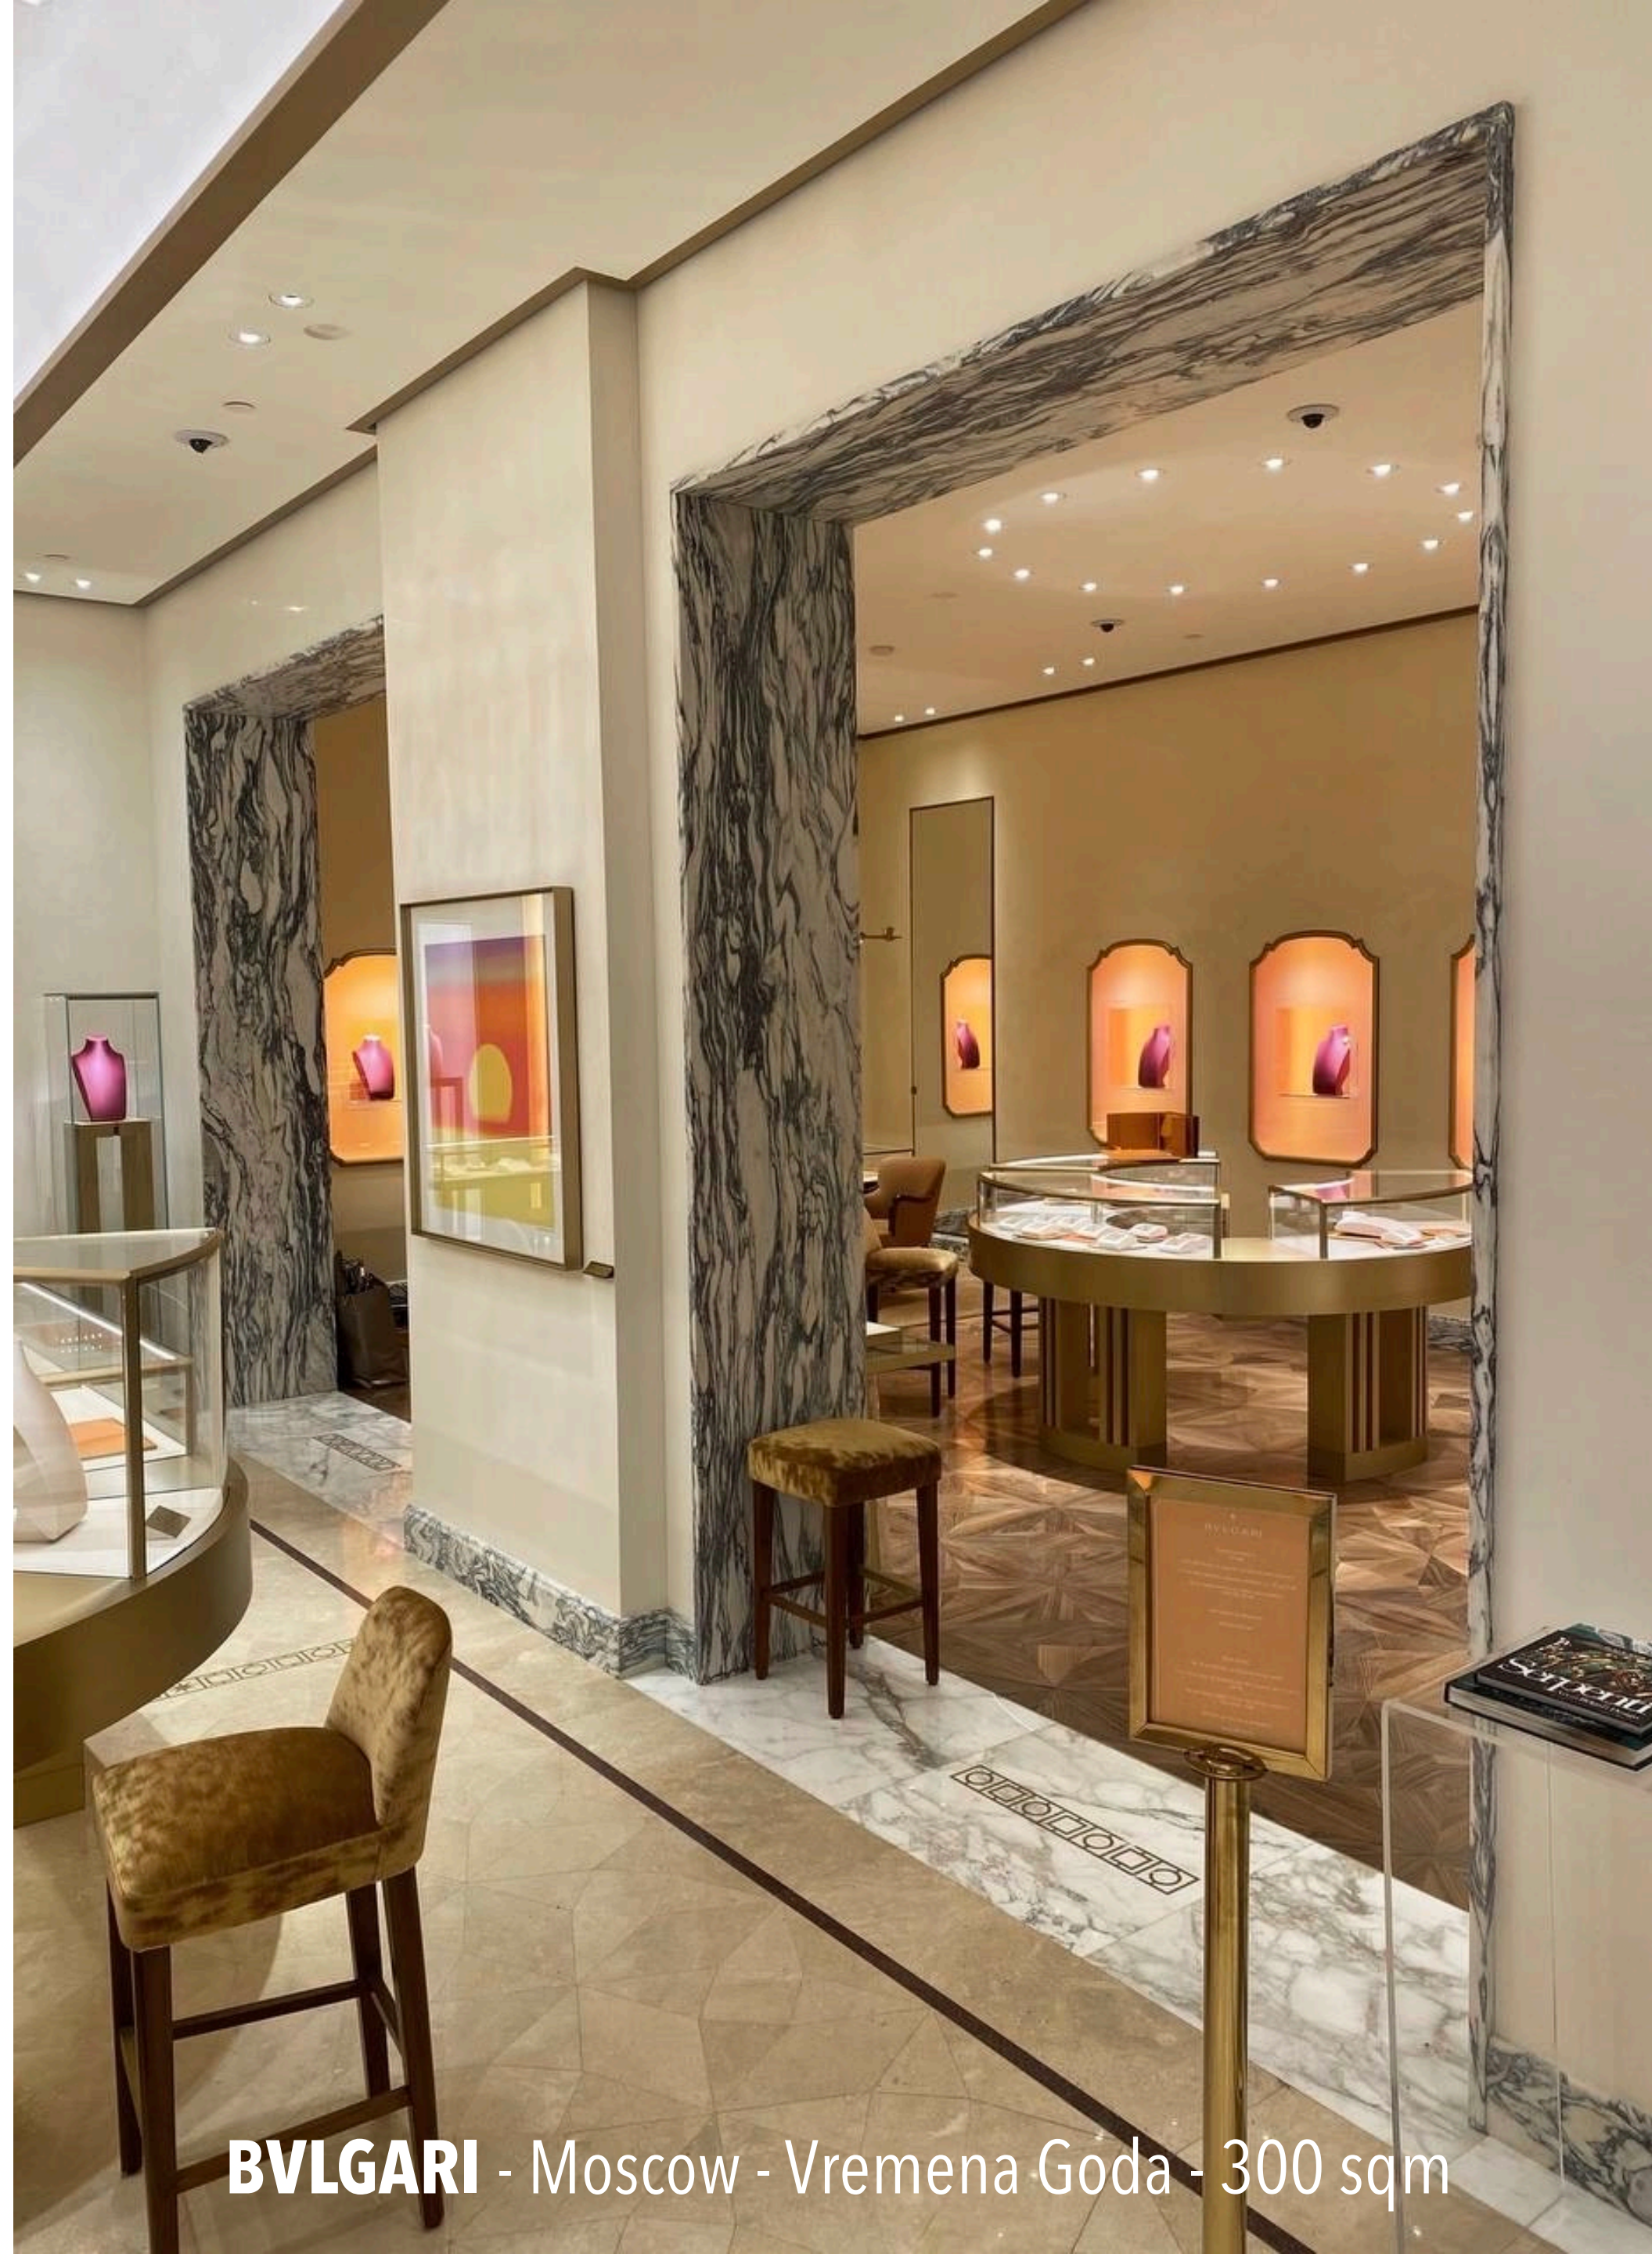

BRUNELLO CUCINELLI - Moscow
Petrovka - flagship store - 486 sqm

FENDI - SPB
Nevskii prospekt - 90 sqm

BVLGARI - Moscow - Vremena Goda - 300 sqm

JIMMY CHOO

Pop-ups & Corners

BVLGARI - Vremena Goda & Crocus City POP UPs